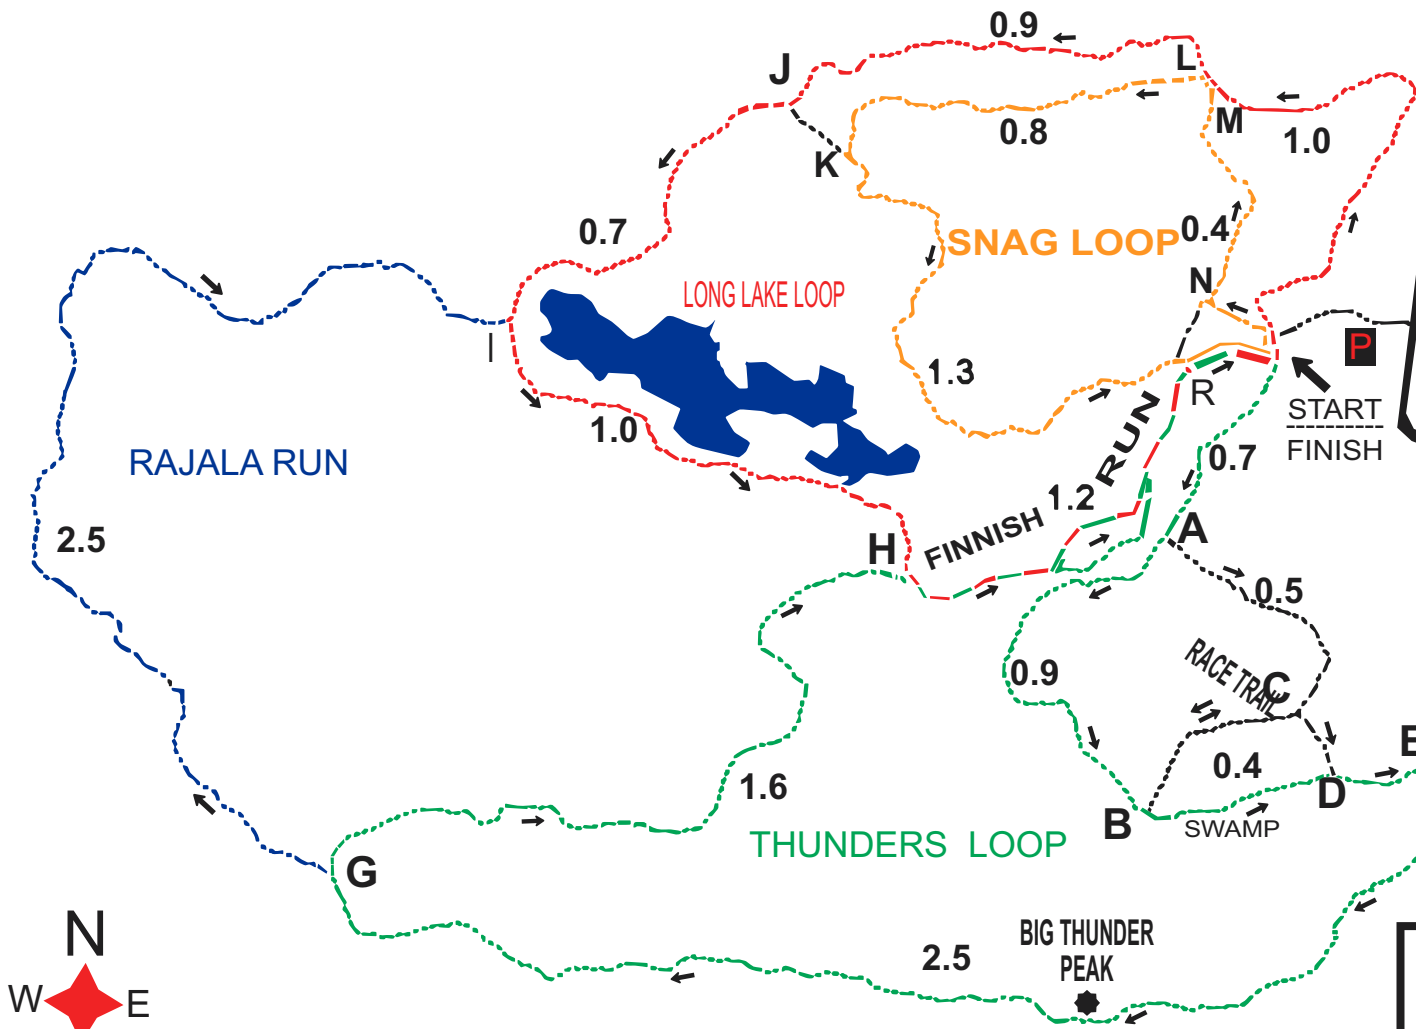

# Sugar Hills Cross Country Ski Trails

TRAILS GROOMED  
AND MAINTAINED BY  
NORTHERN LIGHTS  
NORDIC SKI CLUB

↑ To  
Ruttger's  
Sugar Lake Lodge  
( Food, Beverages, & Lodging )

449 TO HWY 169

LOOP DISTANCE	
SNAG LOOP	3 Km
LONG LAKE LOOP	5 Km
THUNDER LOOP	6.3 Km
EAST LOOP E-F	1.7 Km
RAJALA RUN G-I	2.5 Km

PLEASE NO PETS OR WALKING  
ALLOWED ON TRAILS

ONE WAY TRAILS  
UNLESS MARKED

INTERSECTIONS INDICATED  
BY LETTERS