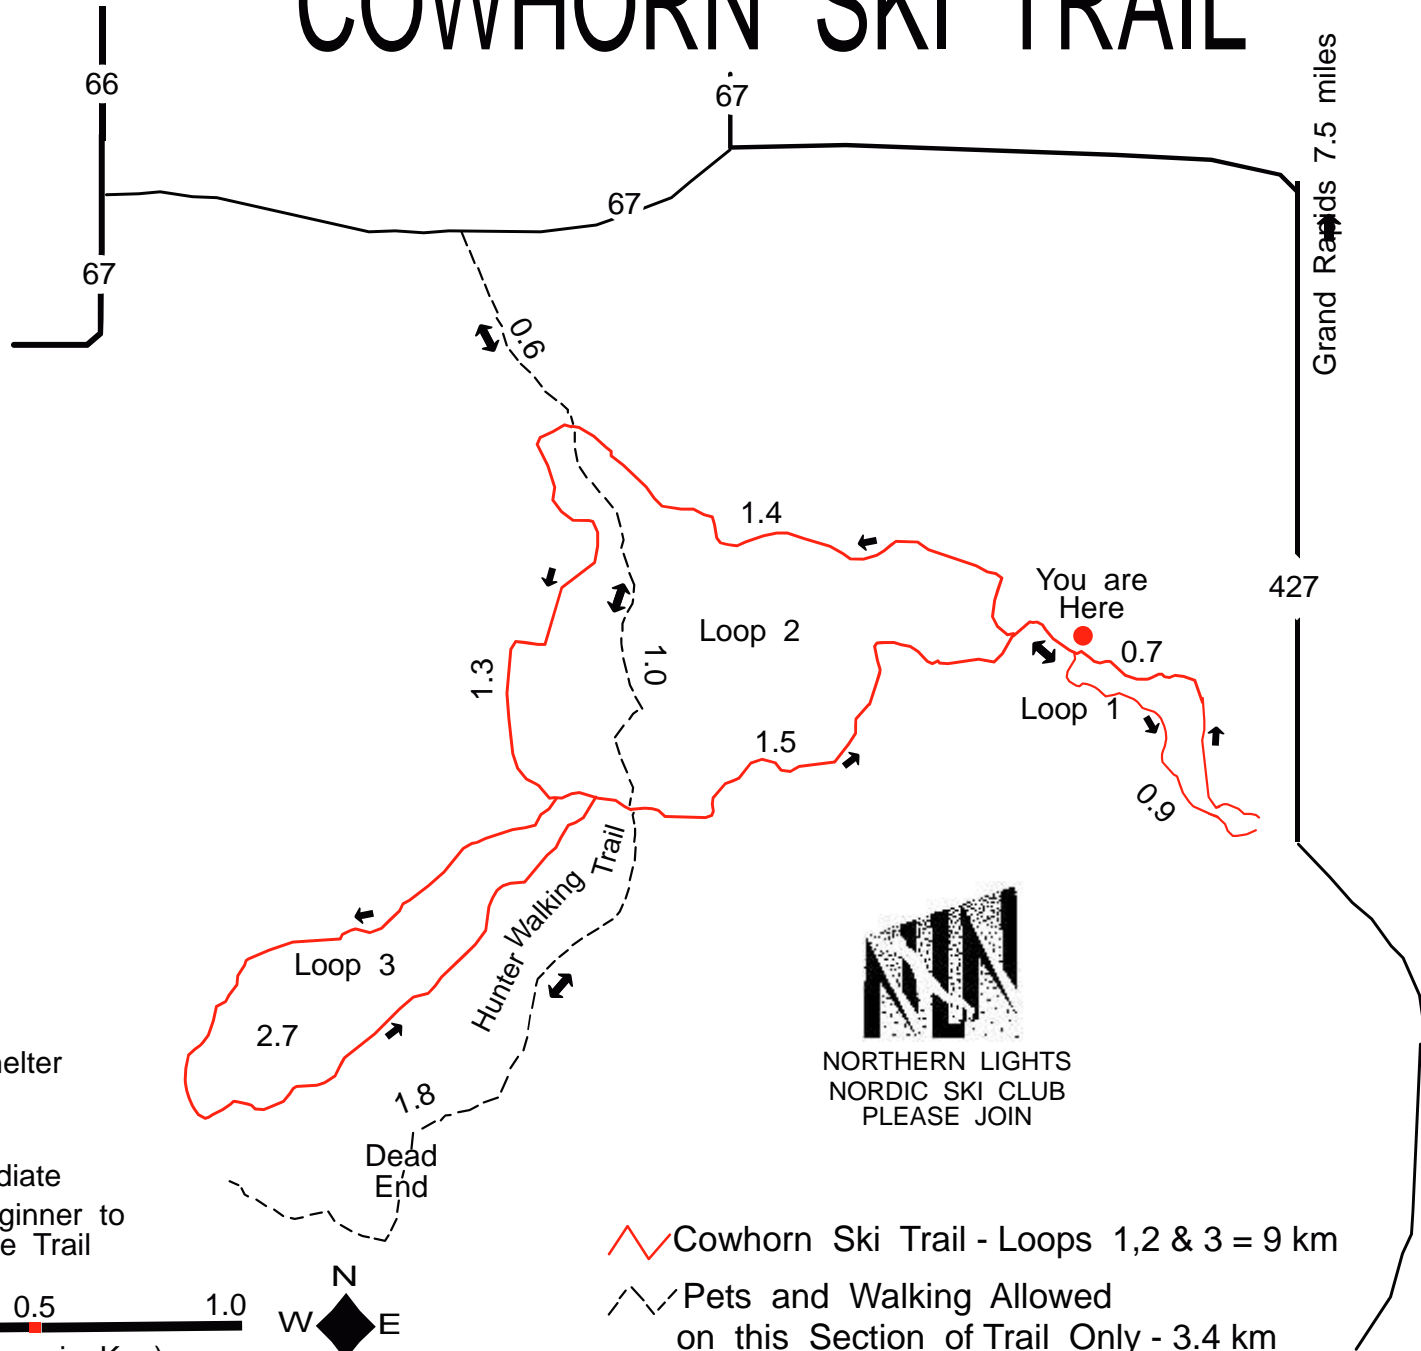

THE GREAT MINNESOTA

SKI PASS

REQUIRED HERE

COWHORN SKI TRAIL

Parking
Trail Shelter

Easy

Intermediate

This is a Beginner to Intermediate Trail

NORTHERN LIGHTS
NORDIC SKI CLUB
PLEASE JOIN

Cowhorn Ski Trail - Loops 1,2 & 3 = 9 km

Pets and Walking Allowed
on this Section of Trail Only - 3.4 km