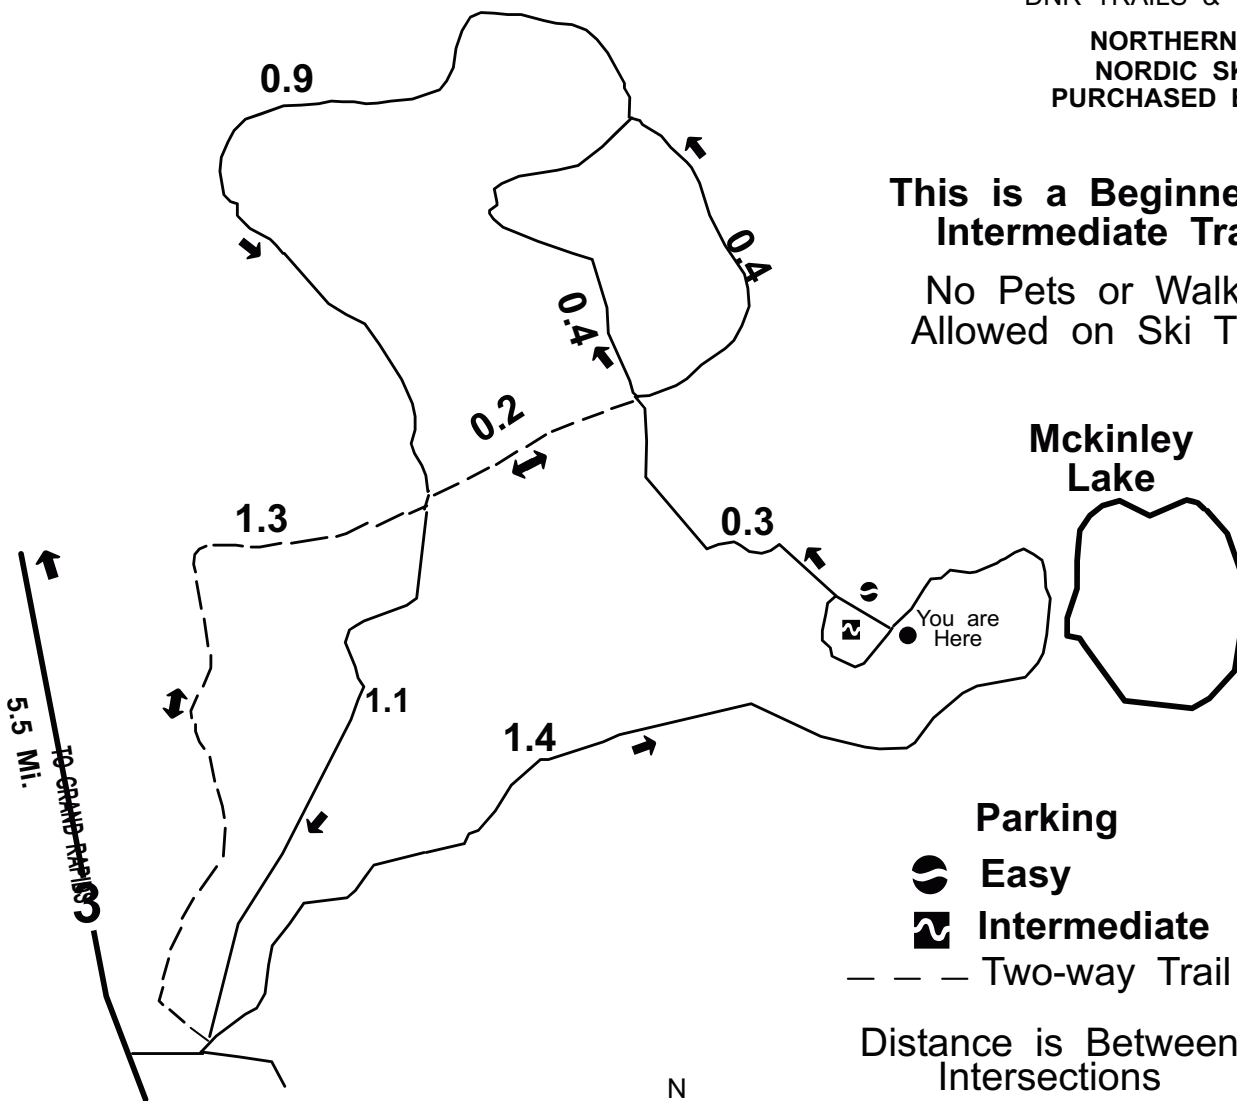

THE GREAT MINNESOTA
SKI PASS
REQUIRED HERE

RIVER ROAD SKI TRAIL GOLDEN ANNIVERSARY STATE FOREST

TRAIL GROOMED
& MAINTAINED BY
DNR TRAILS & WATERWAYS

NORTHERN LIGHTS
NORDIC SKI CLUB
PURCHASED EQUIPMENT

This is a **Beginner to Intermediate** Trail

No Pets or Walking Allowed on Ski Trails

- Parking**
- Easy**
- Intermediate**
- Two-way Trail**

Distance is Between Intersections